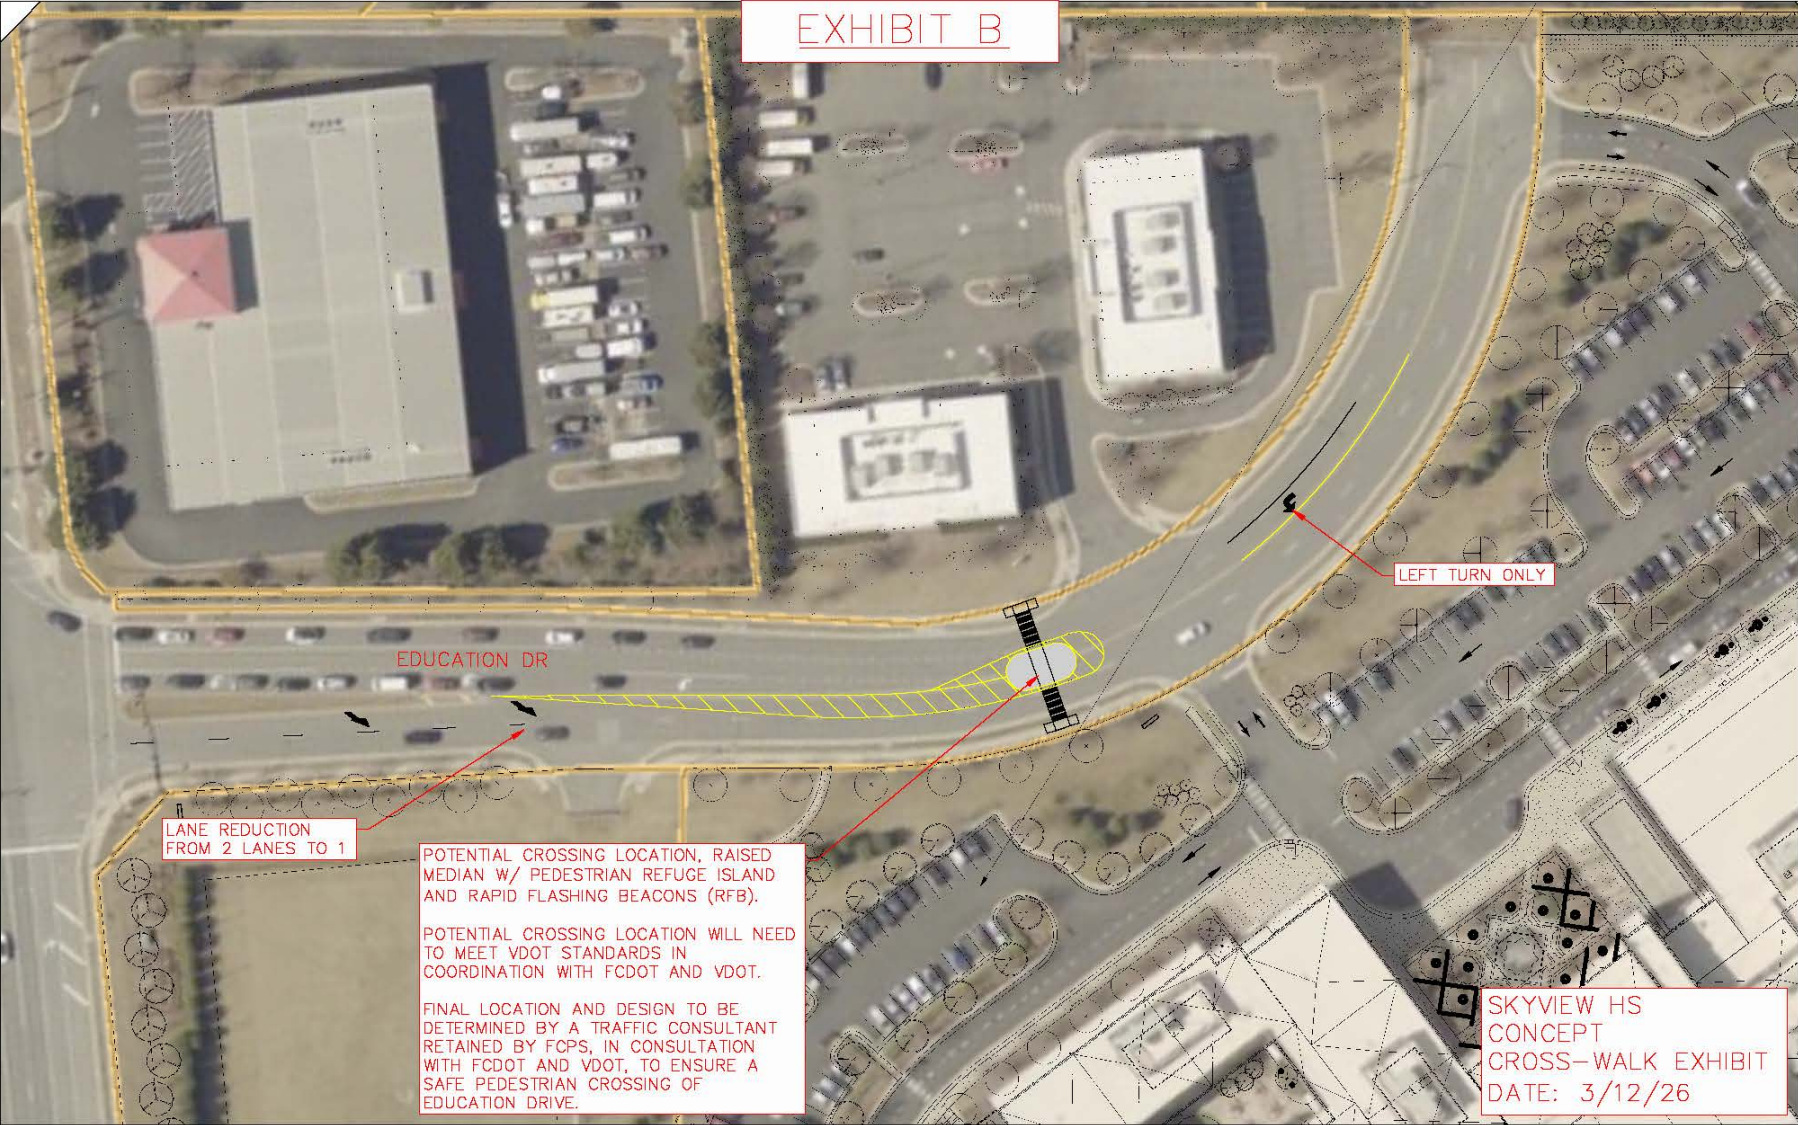

Skyview High School 2232-2025-SU-00010

**Sully District Land Use and Transportation Committee
April 20, 2026**

Crosswalk Design

Road Connection

Current Use of Adjacent Parcels

- **2881 Towerview Road**
 - United Rentals
- **2869 Towerview Road**
(Meridian Center)
 - Gourmand
(restaurant/eatery)
 - Oceanflight Inc.
(shipping/transportation broker)
 - United States Police
Canine Association
- **2875 Towerview Road**
 - Ace RV Service & Repair
 - Ace RV Rentals
 - RV Buddy Share
 - Move & Shift LLC