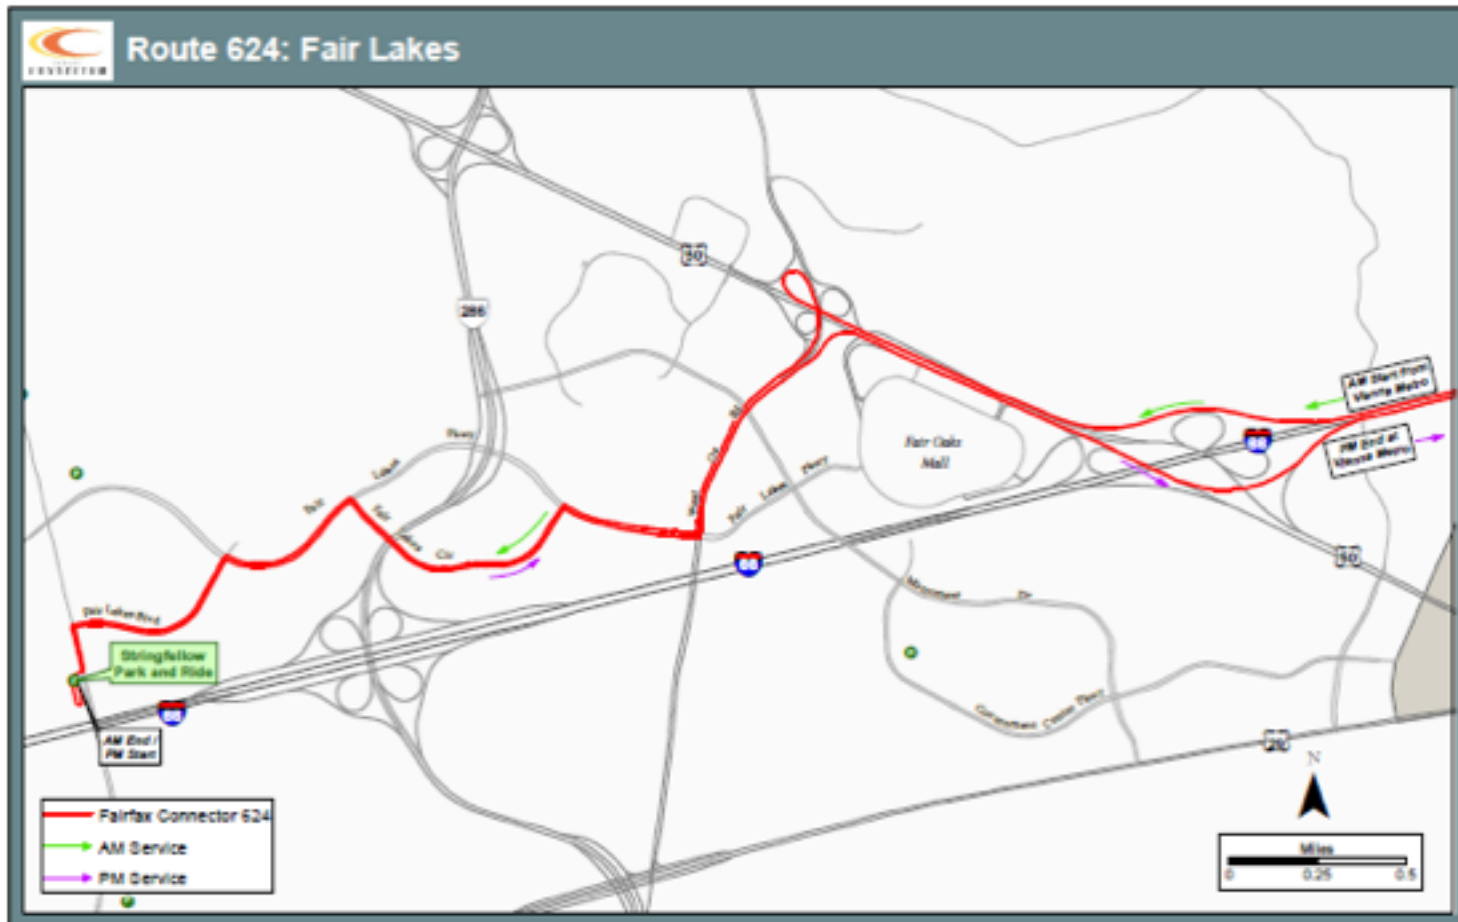

January 2015 Service Change Route 929 – Centreville Rd

**Buses will serve Park
Center Drive and
Towerview Road via
McLearen Road**

Fairfax Connector

- FY 2016 proposed service changes (subject to funding availability)
 - Implement new 624 (Fair Lakes) and 634 (Stringfellow – Vienna)
 - Implement off-peak and weekend service on existing 621, 630, 640, and 650

Fairfax Connector Route 624 – Fair Lakes

Fairfax Connector Route 634 – Vienna

Comprehensive Transit Plan

- 10-year bus plan
 - Will update the 2009 Transit Development Plan
 - Development of service planning recommendations is under way
 - Recommendations will be presented to public in spring 2015 (currently scheduled for April – May)