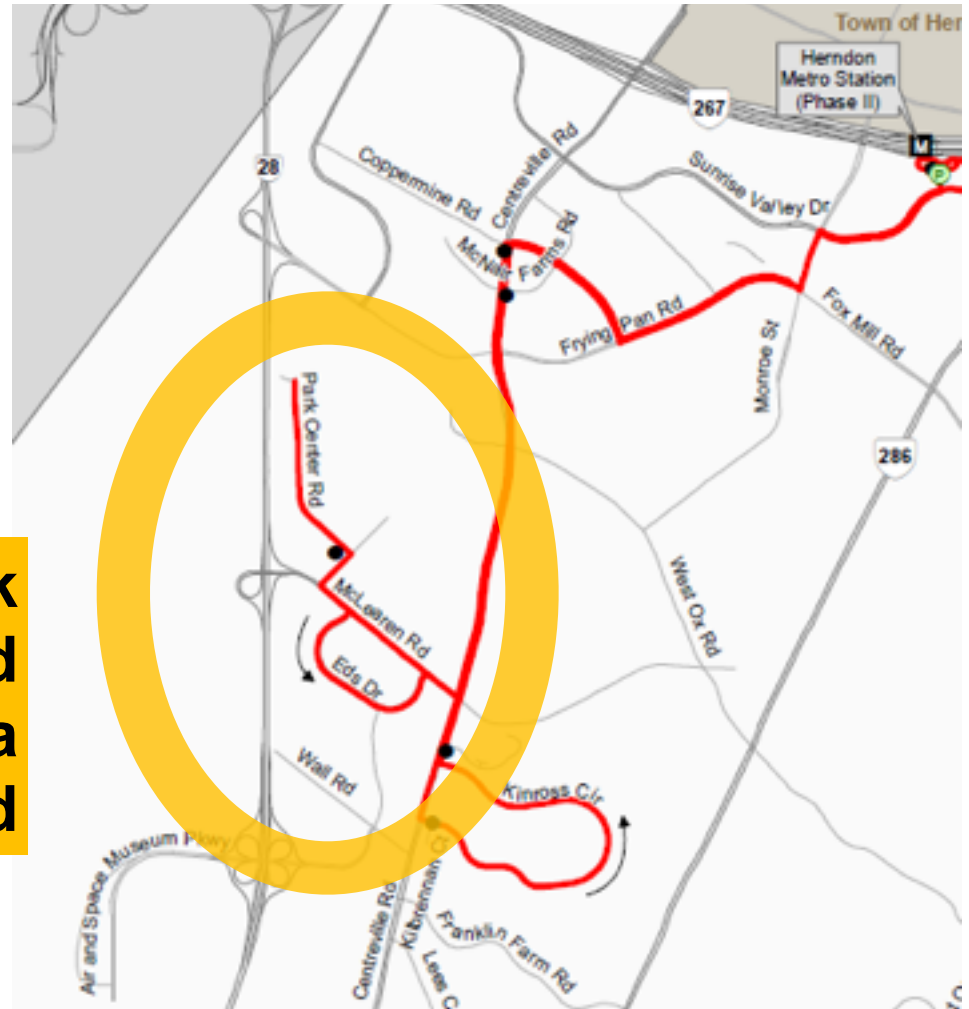

January 2015 Service Change Route 929 – Centreville Rd

**Buses will serve Park
Center Drive and
Towerview Road via
McLearen Road**

Fairfax Connector

- FY 2016 proposed service changes (subject to funding availability)
 - Implement new 624 (Fair Lakes) and 634 (Stringfellow – Vienna)
 - Implement off-peak and weekend service on existing 621, 630, 640, and 650

Fairfax Connector Route 624 – Fair Lakes

Fairfax Connector Route 634 – Vienna

Comprehensive Transit Plan

- 10-year bus plan
 - Will update the 2009 Transit Development Plan
 - Development of service planning recommendations is under way
 - Recommendations will be presented to public in spring 2015 (currently scheduled for April – May)