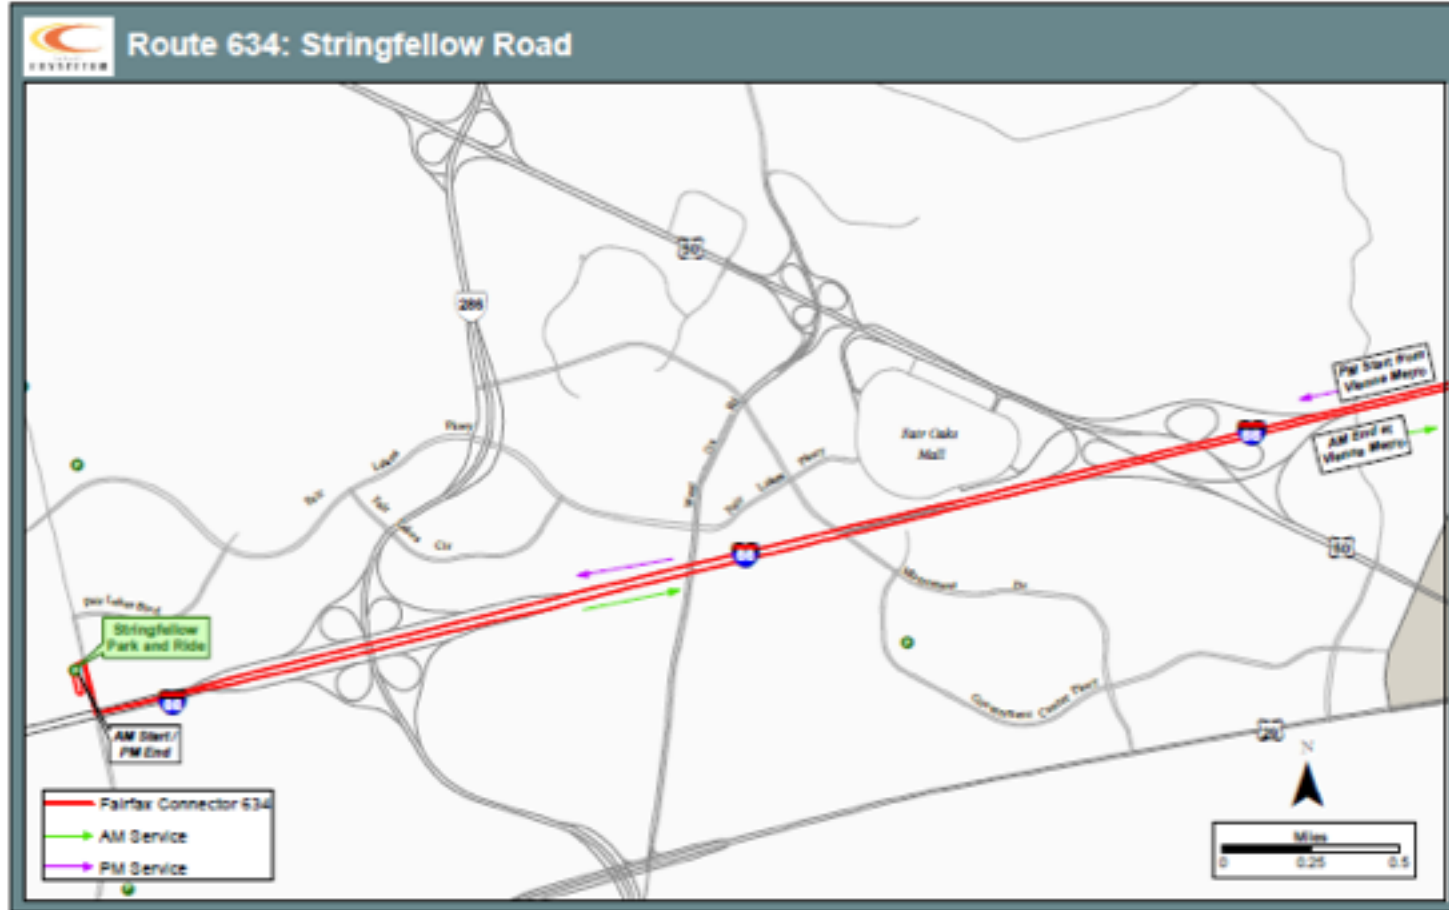

January 2015 Service Change Route 929 – Centreville Rd

**Buses will serve Park
Center Drive and
Towerview Road via
McLearen Road**

Fairfax Connector

- FY 2016 proposed service changes (subject to funding availability)
 - Implement new 624 (Fair Lakes) and 634 (Stringfellow – Vienna)
 - Implement off-peak and weekend service on existing 621, 630, 640, and 650

Fairfax Connector Route 624 – Fair Lakes

Fairfax Connector Route 634 – Vienna

Comprehensive Transit Plan

- 10-year bus plan
 - Will update the 2009 Transit Development Plan
 - Development of service planning recommendations is under way
 - Recommendations will be presented to public in spring 2015 (currently scheduled for April – May)