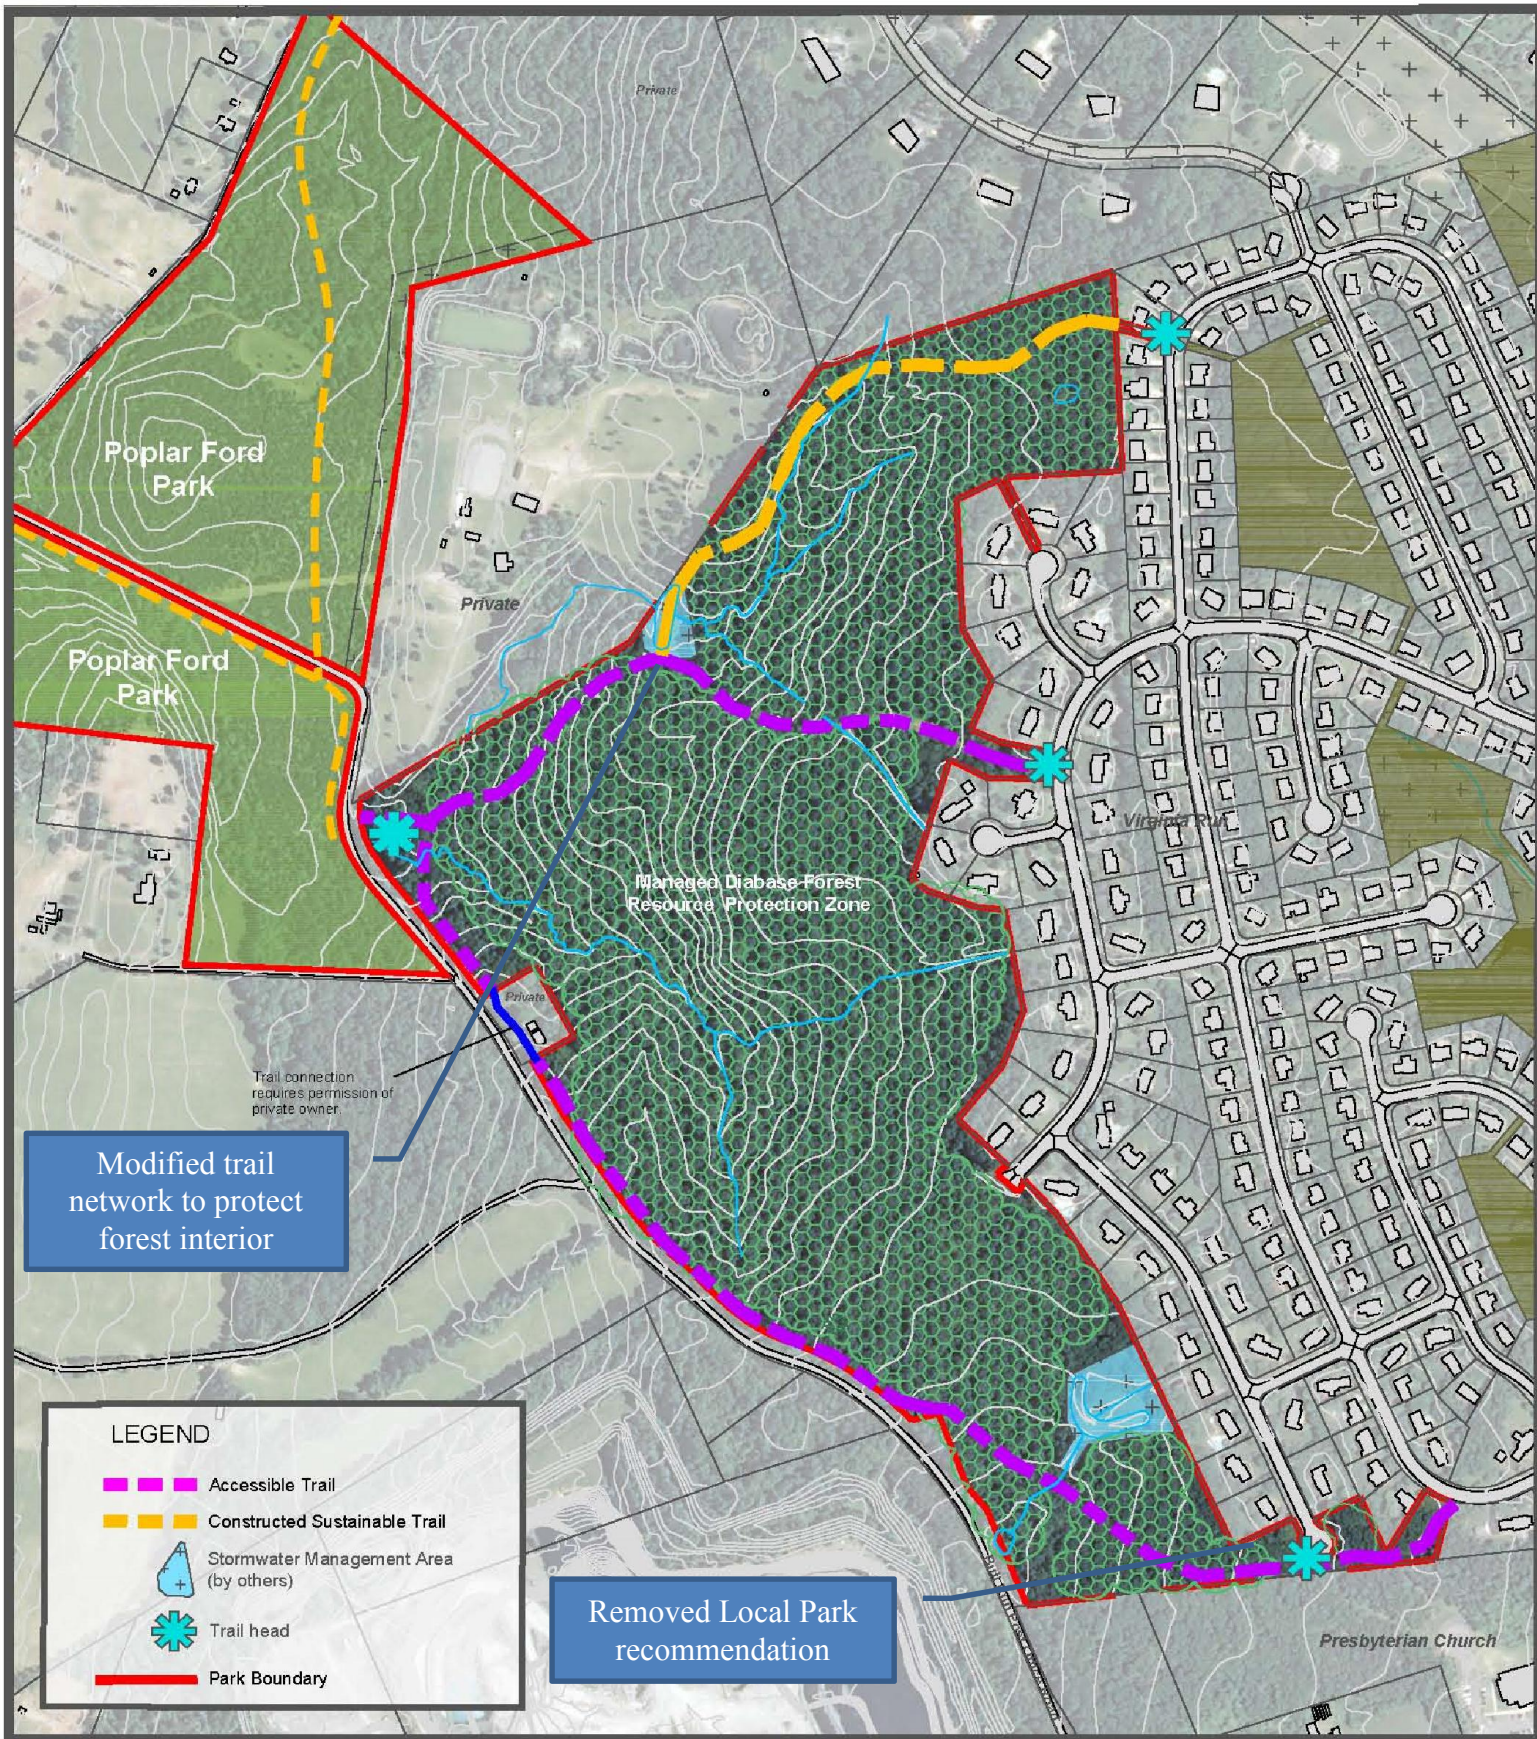

# HICKORY FOREST PARK

## SULLY WOODLANDS 2014 FACT SHEET

This 97-acre park is recommended to be primarily a managed forest site. There will be trails, including accessible trails, trail heads and a small local serving park adjacent to a residential community

- 97% undisturbed
- Managed forest
- 2 miles of trails
- Trail heads
- Accessible and constructed sustainable trails mix

# HICKORY FOREST PARK

*Sully Woodlands*